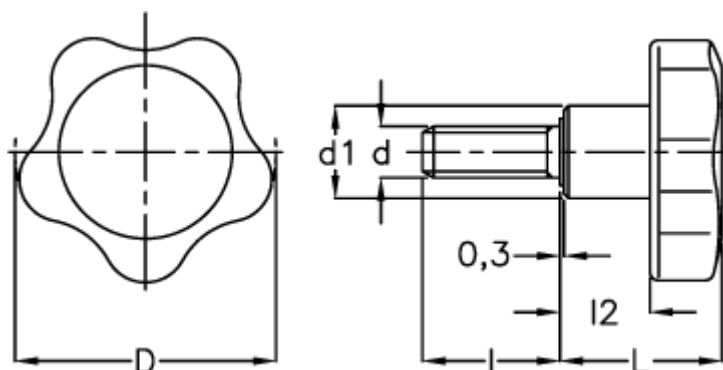

Data Sheet

Article number: 2302166262

Description: E+G Lobe knobs
VC.692/32 SST-p-M6x16

Measures

D = 32

d1 = 14

d 6g = M6

l = 16

L = 22.5

l2 = 12.5